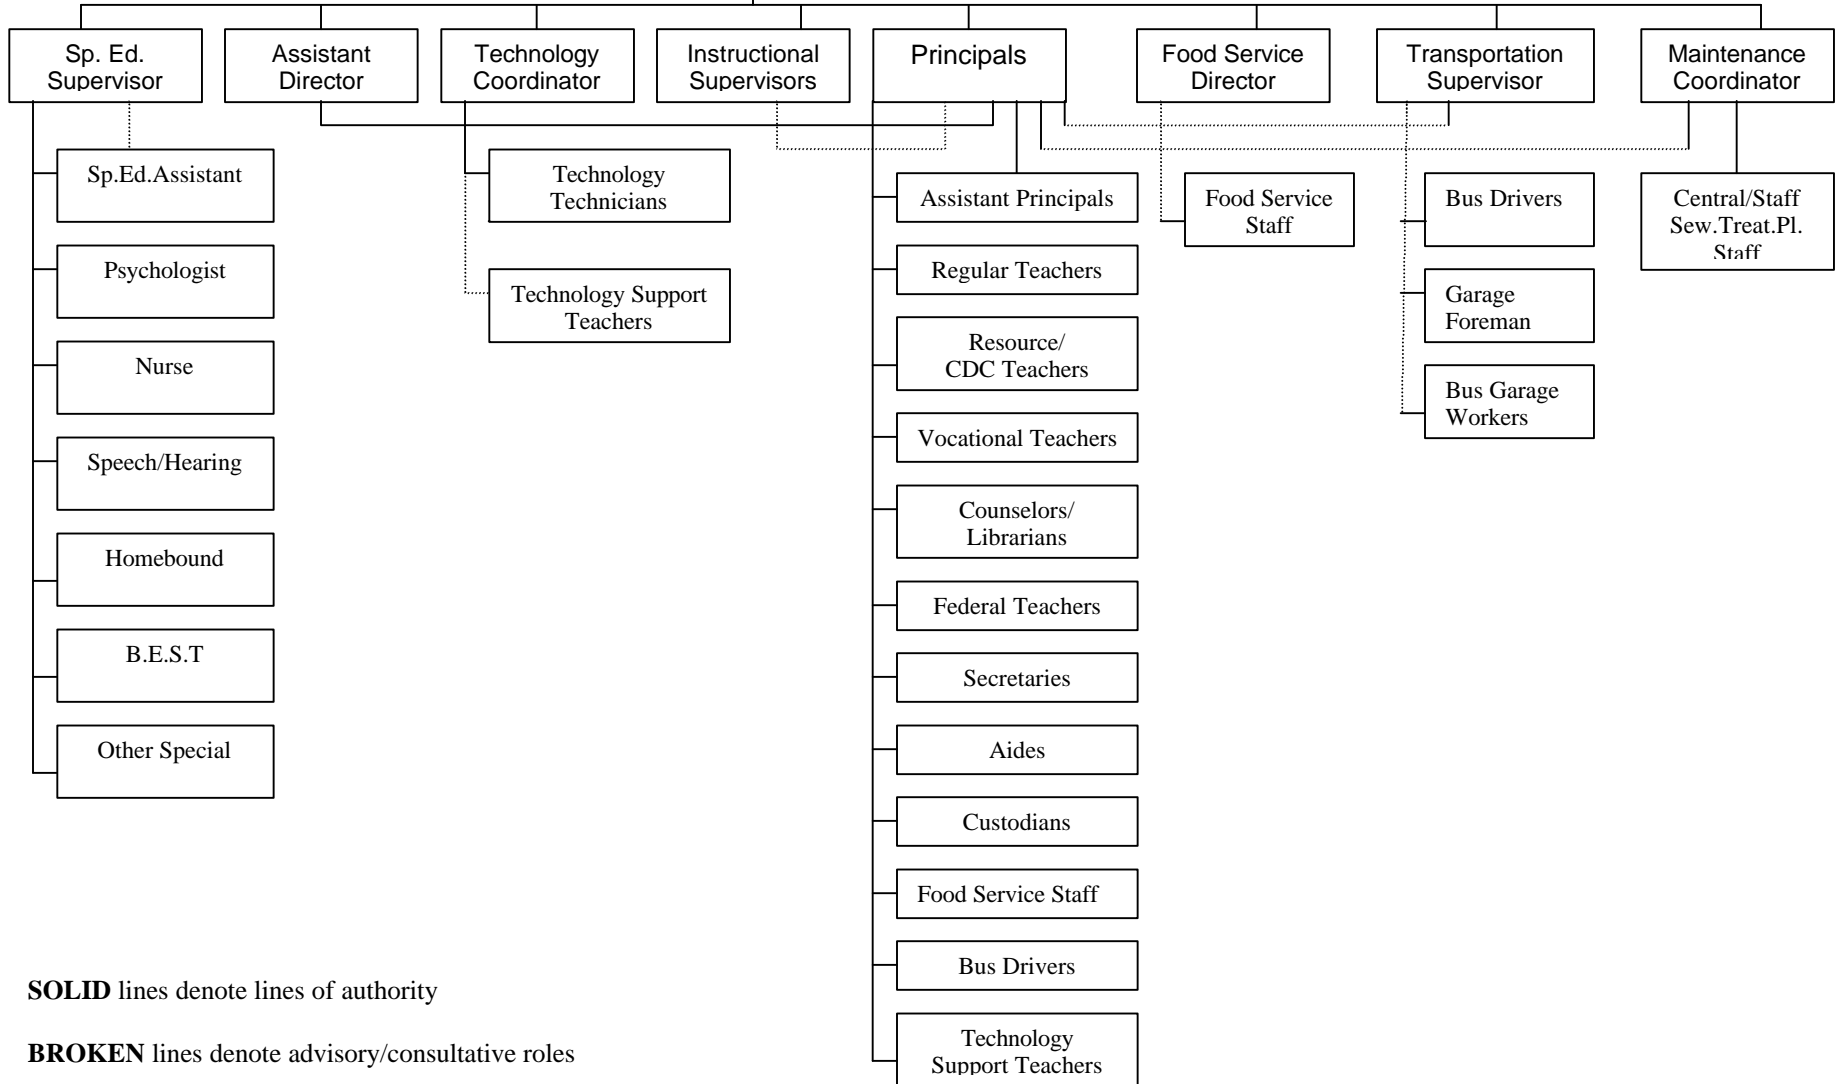

GREENE COUNTY SCHOOL SYSTEM

State of Tennessee

Citizens of Greene County

Board of Education

County Commission

Director of Schools

Central Office Staff

SOLID lines denote lines of authority

BROKEN lines denote advisory/consultative roles